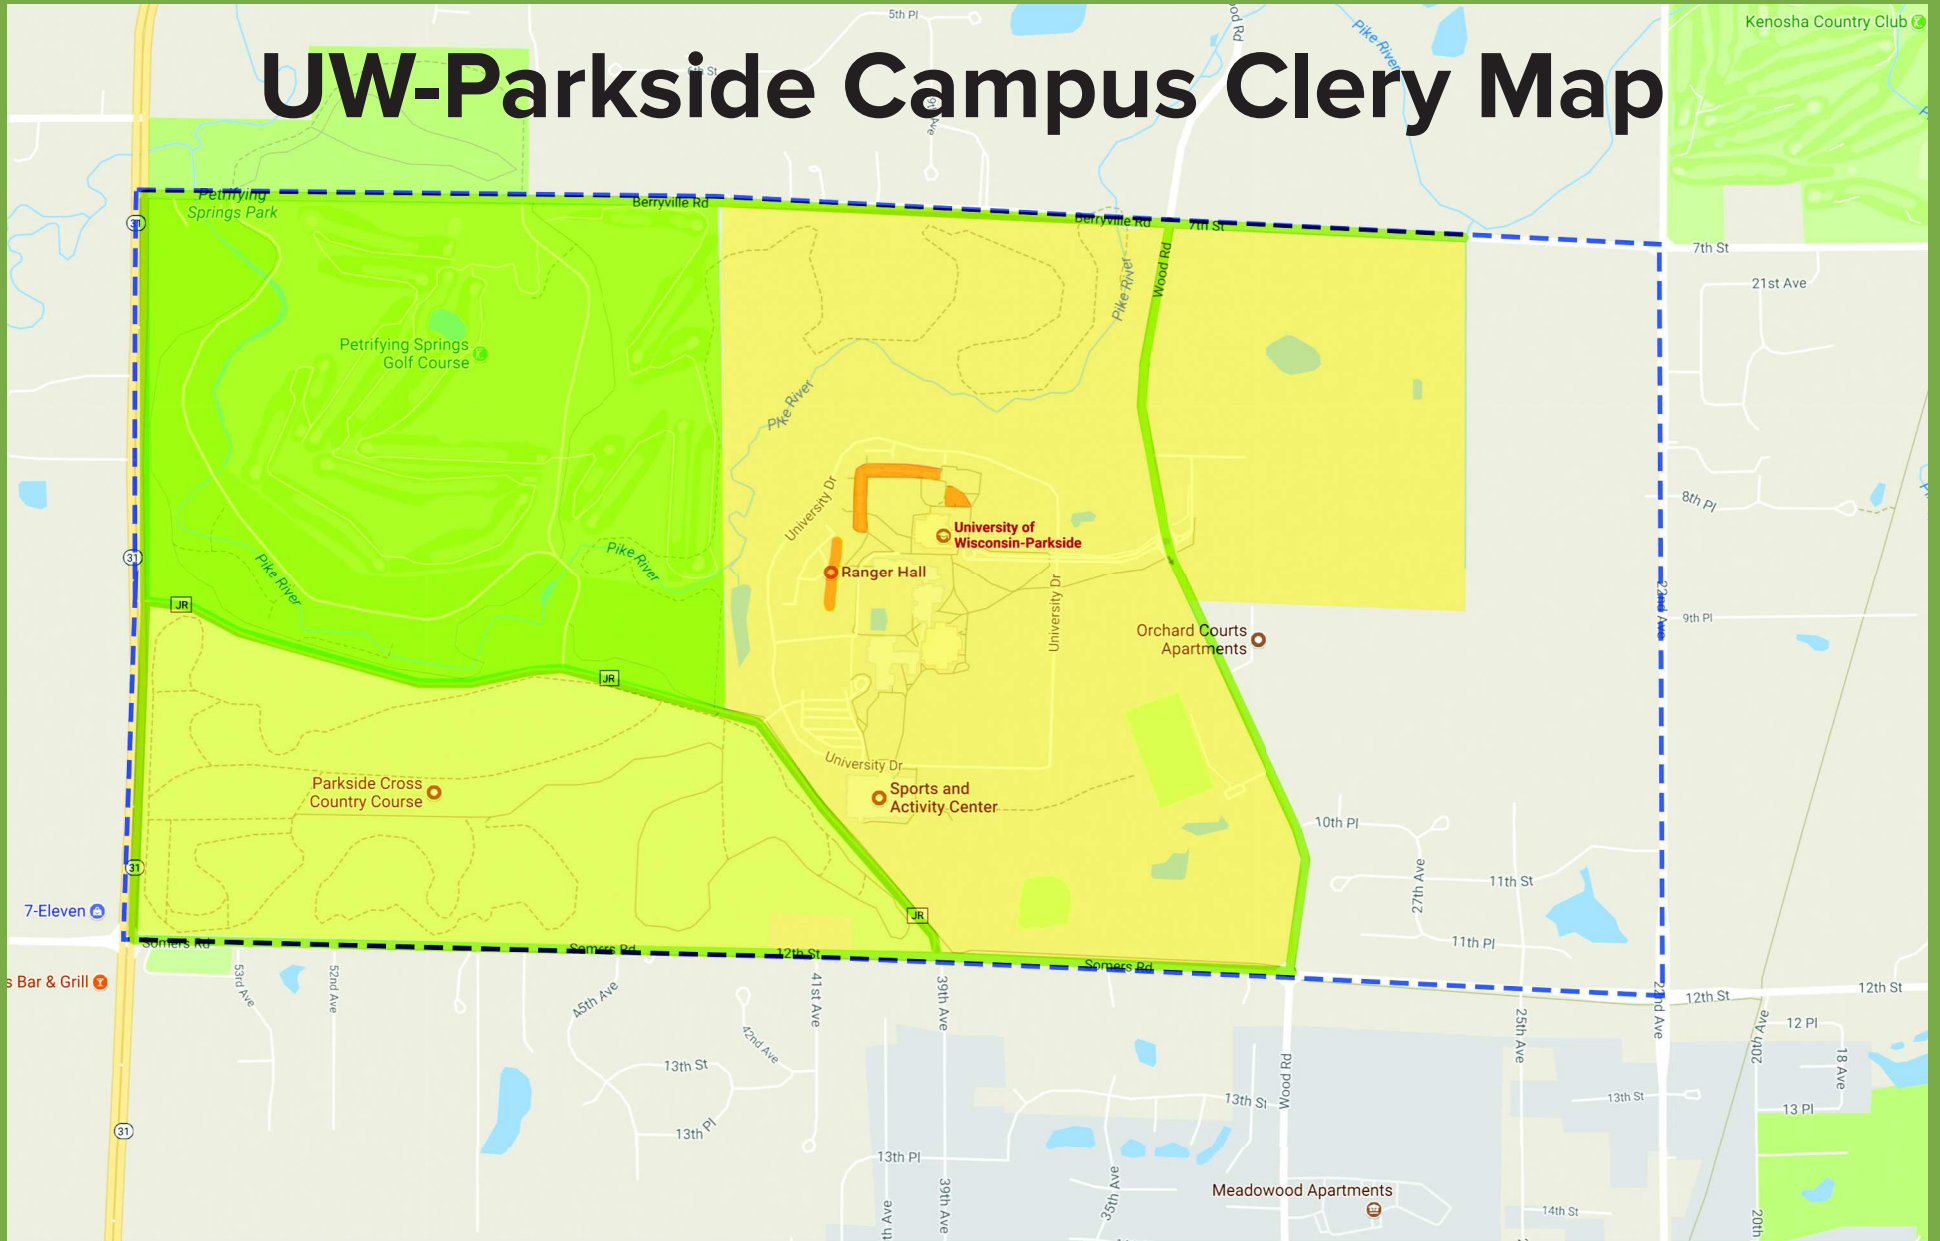

UW-Parkside Campus Clery Map

On Campus

Student Housing Facility

Patrol Area

Public Property