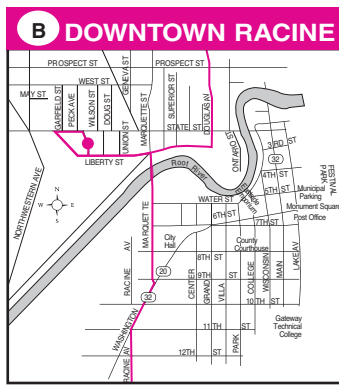

KENOSHA - RACINE

KENOSHA - RACINE

KENOSHA - RACINE

Wisconsin Coach Lines

Coach USA - Milwaukee

Racine Kenosha

Communities Served:

- Kenosha
- Racine
- Caledonia
- UW-Parkside
- Mitchell Intl. Airport
- Oak Creek

SOUTHBOUND TRIPS — Milwaukee to Racine/Kenosha

TRIP NUMBER	Greyhound/Amtrak Station	Milwaukee	Michigan St. & 2nd St.	Michigan St. & Plankinton Ave.	Michigan St. & Van Buren St.	Michigan St. & Cass St.	Mitchell Intl Airport	Howell Ave. & Ryan Rd. (Hwy 100)	Douglas & 3 Mile Rd.	Douglas & Good St.	Racine Transit Center State St. & Silver St.	14th St. & Racine St.	Hwy 32 & Durand Ave. (Hwy 111)	UW-Parkside Campus	Carthage College	Sheridan & Washington	Metra Train Station - 13th Ave. & 54th St.	Kenosha Transit - 7th Ave. & 54th St.	63rd St. & 22nd Ave. - Uptown -
-------------	--------------------------	-----------	------------------------	--------------------------------	------------------------------	-------------------------	-----------------------	----------------------------------	----------------------	--------------------	--	-----------------------	--------------------------------	--------------------	------------------	-----------------------	--	---------------------------------------	---------------------------------

FARES TABLE

		BETWEEN	A	B	C	D
Z O N E	A	MILWAUKEE Downtown to Mitchell Intl.	\$2.00			Ten-Ride Commuter Book One Way Adult Fare
	B	MITCHELL INTL. AIRPORT Mitchell Intl. to Racine County Line	\$2.25			
	C	RACINE COUNTY Racine County Line to Kenosha County Line	\$3.25	\$2.25	\$2.00	
	D	KENOSHA COUNTY Kenosha County Line to Uptown Kenosha	\$4.25	\$3.25	\$2.25	
			\$38.25	\$29.25	\$20.25	\$18.00

Wisconsin Coach Lines Ticket Agents

Buy your 10-Ride Commuter Book at the following locations:

RACINE

MAIL 'N' SHIP - 3747 Douglas Avenue

MILWAUKEE

STEIN LIMITED - 777 W. Wisconsin Avenue (US Bank Building)