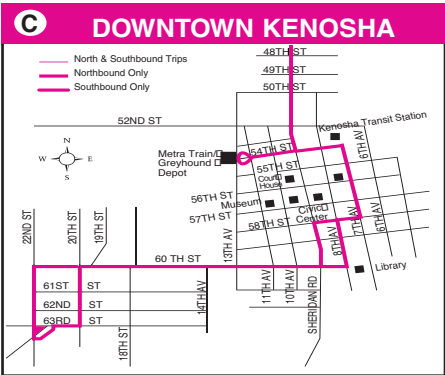

KENOSHA - RACINE

KENOSHA - RACINE

KENOSHA - RACINE

Wisconsin Coach Lines

Coach USA - Milwaukee

Racine Kenosha

Communities Served:

- Kenosha
- Racine
- Caledonia
- UW-Parkside
- Mitchell Intl. Airport
- Oak Creek