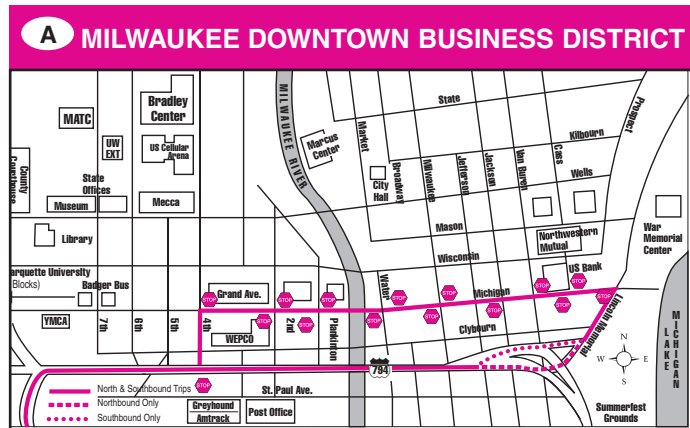

KENOSHA - RACINE

KENOSHA - RACINE

KENOSHA - RACINE

Wisconsin Coach Lines

Coach USA - Milwaukee

Racine Kenosha

Communities Served:

- Kenosha
- Racine
- Caledonia
- UW-Parkside
- Mitchell Intl. Airport
- Oak Creek

SOUTHBOUND TRIPS — Milwaukee to Racine/Kenosha

TRIP NUMBER	Greyhound/Amtrak Station	Milwaukee	Michigan St. & 2nd St.	Michigan St. & Plankinton Ave.	Michigan St. & Van Buren St.	Michigan St. & Cass St.	Mitchell Intl Airport	Howell Ave. & Ryan Rd. (Hwy 100)	Douglas & 3 Mile Rd.	Douglas & Good St.	Racine Transit Center State St. & Silver St.	14th St. & Racine St.	Hwy 32 & Durand Ave. (Hwy 111)	UW-Parkside Campus	Carthage College	Sheridan & Washington	Metra Train Station - 13th Ave. & 54th St.	Kenosha Transit - 7th Ave. & 54th St.	63rd St. & 22nd Ave. - Uptown -
-------------	--------------------------	-----------	------------------------	--------------------------------	------------------------------	-------------------------	-----------------------	----------------------------------	----------------------	--------------------	--	-----------------------	--------------------------------	--------------------	------------------	-----------------------	--	---------------------------------------	---------------------------------

FARES TABLE

		BETWEEN	A	B	C	D
Z O N E	A	MILWAUKEE Downtown to Mitchell Intl.	\$2.00			Ten-Ride Commuter Book One Way Adult Fare
	B	MITCHELL INTL. AIRPORT Mitchell Intl. to Racine County Line	\$2.25			
	C	RACINE COUNTY Racine County Line to Kenosha County Line	\$3.25	\$2.25	\$2.00	
	D	KENOSHA COUNTY Kenosha County Line to Uptown Kenosha	\$4.25	\$3.25	\$2.25	
			\$38.25	\$29.25	\$20.25	\$18.00

Wisconsin Coach Lines Ticket Agents

Buy your 10-Ride Commuter Book at the following locations:

RACINE

MAIL 'N' SHIP - 3747 Douglas Avenue

MILWAUKEE

STEIN LIMITED - 777 W. Wisconsin Avenue (US Bank Building)