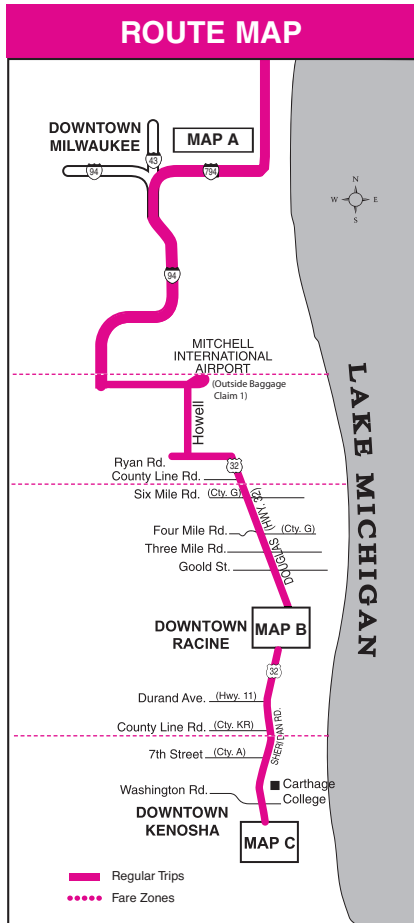

KENOSHA - RACINE

KENOSHA - RACINE

KENOSHA - RACINE

Wisconsin Coach Lines

Coach USA - Milwaukee

Racine Kenosha

Communities Served:

- Kenosha
- Racine
- Caledonia
- UW-Parkside
- Mitchell Intl. Airport
- Oak Creek

Wisconsin Coach Lines is not responsible for missed connections caused by road/ weather conditions or situations beyond our control.

NORTHBOUND TRIPS — Kenosha/Racine to Milwaukee

TRIP NUMBER	63rd St. & 22nd Ave. - Uptown -	Kenosha Transit - 7th Ave. & 54th St.	Metra Train Station - 13th Ave. & 54th St.	Sheridan & Washington	Carthage College	UW-Parkside Campus	Hwy 32 & Durand Ave. (Hwy 111)	14th St. & Racine St.	Racine Transit Center State St. & Silver St.	Douglas & Good St.	Douglas & 3 Mile Rd.	Howell Ave. & Ryan Rd. (Hwy 100)	Mitchell Intl Airport	Michigan St. & Cass St.	Michigan St. & Van Buren St.	Michigan St. & Plankinton Ave.	Michigan St. & 2nd St.	Greyhound/Amtrak Station	Milwaukee
-------------	---------------------------------	---------------------------------------	--	-----------------------	------------------	--------------------	--------------------------------	-----------------------	--	--------------------	----------------------	----------------------------------	-----------------------	-------------------------	------------------------------	--------------------------------	------------------------	--------------------------	-----------