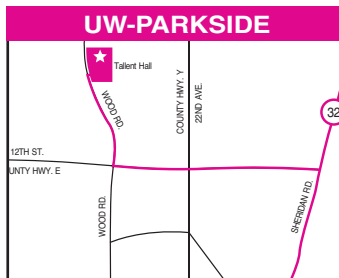

KENOSHA - RACINE

KENOSHA - RACINE

KENOSHA - RACINE

Wisconsin Coach Lines

Coach USA - Milwaukee

Racine Kenosha

Communities Served:

- Kenosha
- Racine
- Caledonia
- UW-Parkside
- Mitchell Intl. Airport
- Oak Creek

Wisconsin Coach Lines Ticket Agents

Buy your 10-Ride Commuter Book at the following locations:

RACINE

MAIL 'N' SHIP - 3747 Douglas Avenue

MILWAUKEE

STEIN LIMITED - 777 W. Wisconsin Avenue (US Bank Building)