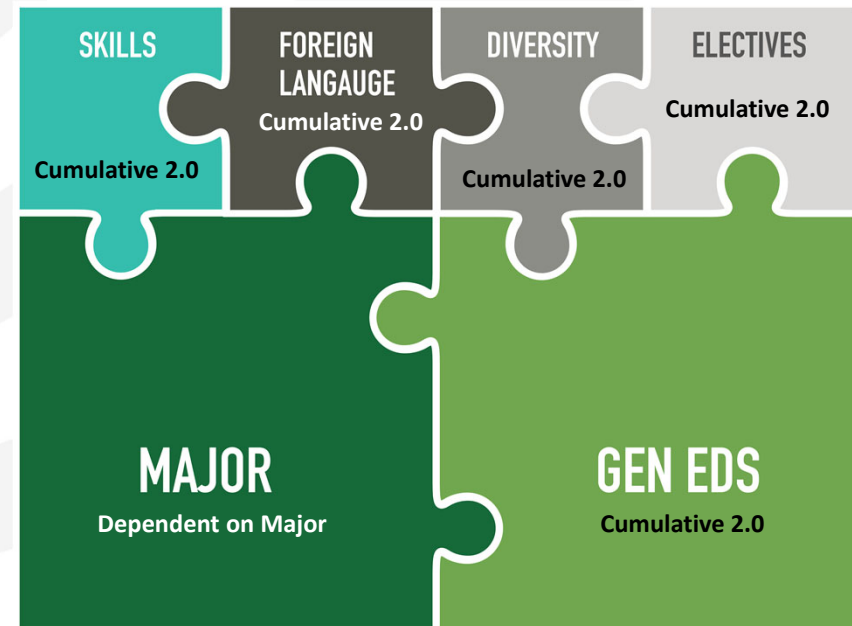

S.T.E.M.

Biological Sciences
Chemistry
Computer Science
Mathematics
Physics

HUMANITIES AND COMMUNICATION

Communication
English
History
International Studies
Liberal Studies
Philosophy
Spanish

ENVIRONMENTAL SCIENCE

Environmental Studies
Geography
Geoscience
Sustainable Management

 **ORIENTATION**

UNIVERSITY OF WISCONSIN **PARKSIDE**

Credits & Grade Point Average (GPA)

120 credits
+ 2.0 GPA*
Graduation

****SOME MAJORS REQUIRE HIGHER GPA!****