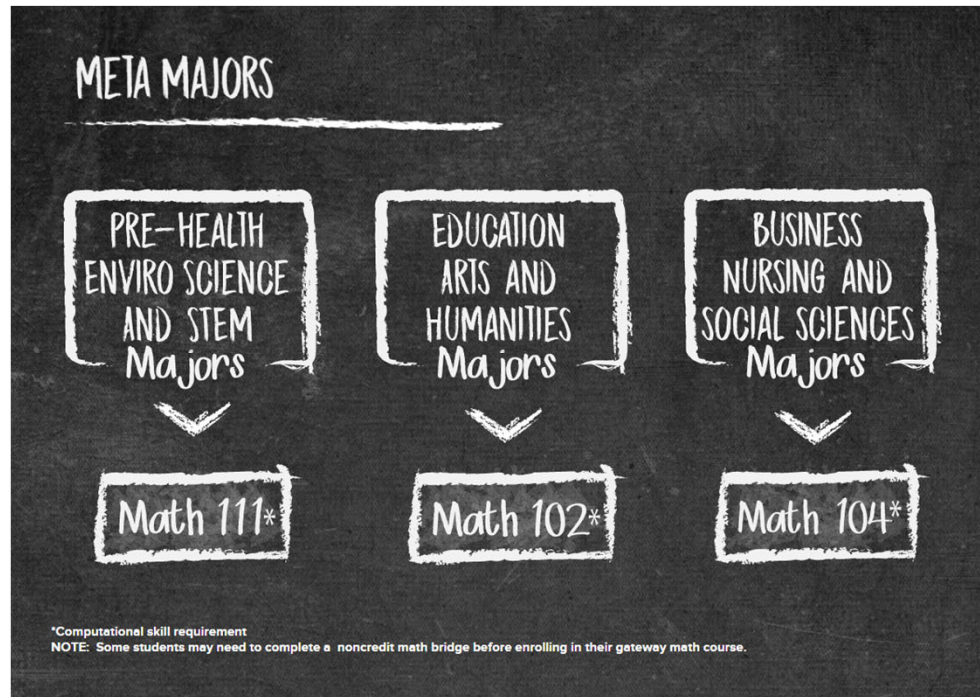

Math Skill Requirement

ORIENTATION

UNIVERSITY OF
WISCONSIN **PARKSIDE**